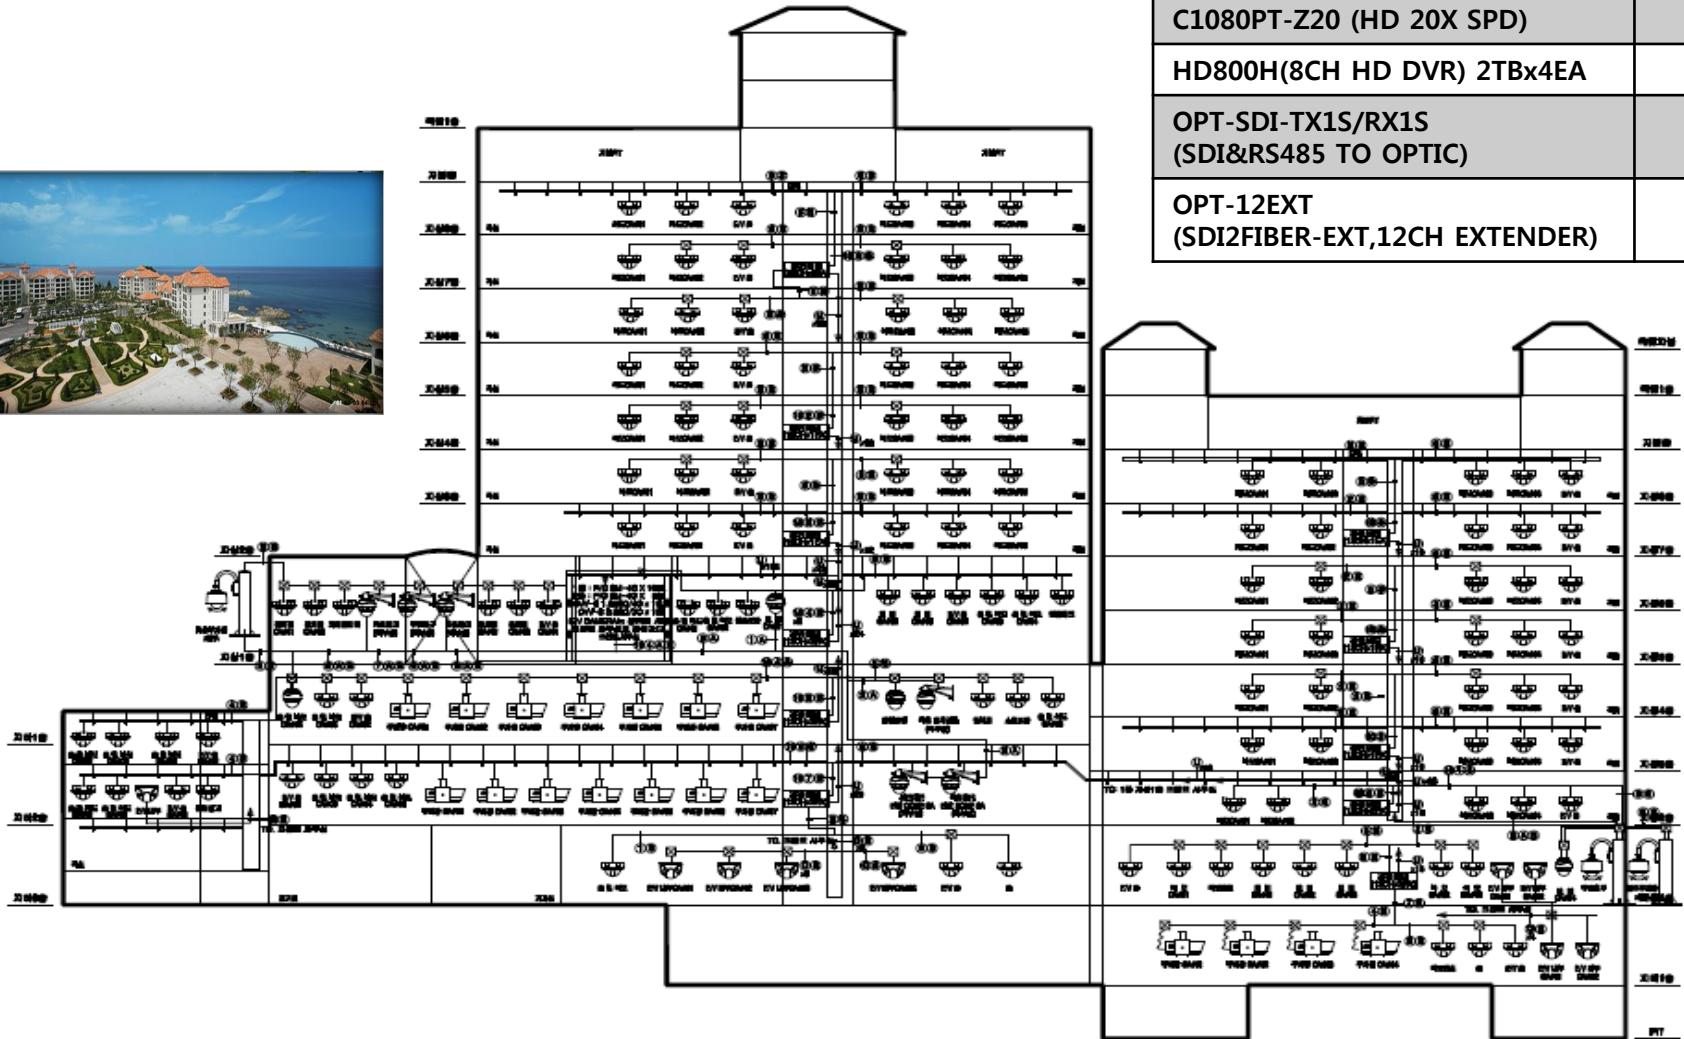

DEL PINO – WEBGATE HD-CCTV system diagram

C1080D-AF(HD DOME CAM)	200
C1080BM(HD BOX CAM)	18
OPT-SDI-TX1/RX1(SDI TO OPTIC)	218
C1080PT-Z20 (HD 20X SPD)	40
HD800H(8CH HD DVR) 2TBx4EA	36
OPT-SDI-TX1S/RX1S (SDI&RS485 TO OPTIC)	40
OPT-12EXT (SDI2FIBER-EXT,12CH EXTENDER)	70